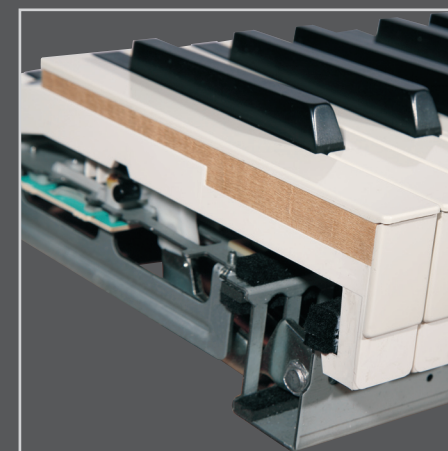

VOICE-HELP FUNCTION

Voice guide makes it easy to navigate advanced functions.

ISS² PIANO TECHNOLOGY

Interpolated Spectral Synthesis - exclusive process that includes advanced multi-sample processing.

EASY TO USE

Simple and user-friendly control panel.

GRAND PIANOS

**iMotion™****"iMotion"™ - SOUND GENERATION**

One of the strongest features of Galileo Grand pianos is the new "iMotion"™ Sound technology. The reproduction of the sound starts with stereo samples which are analyzed through an exclusive software program [SDPTM]. This system is able to generate particular wave forms that are recomposed in real time and are able to reproduce faithfully and in a continuous way the timbre variations in relation to the pressure exerted on the keys. In other words, the piano reacts to all of the subtle nuances of your performance, allowing you unlimited expression and emotion.